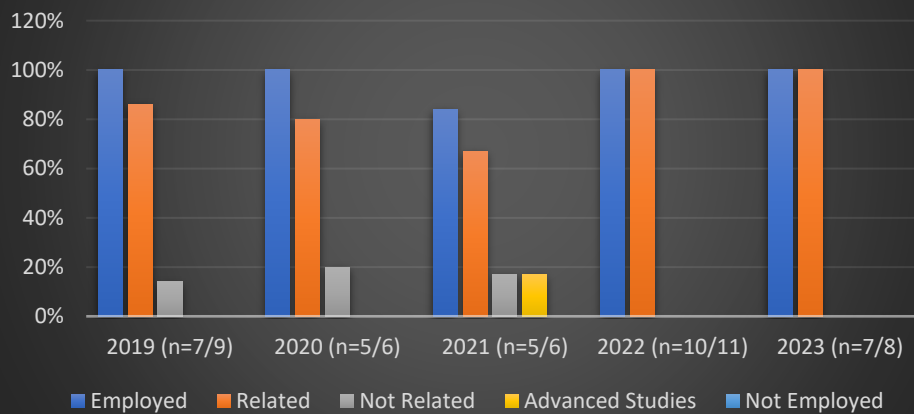

Ministry Studies Graduate Employment