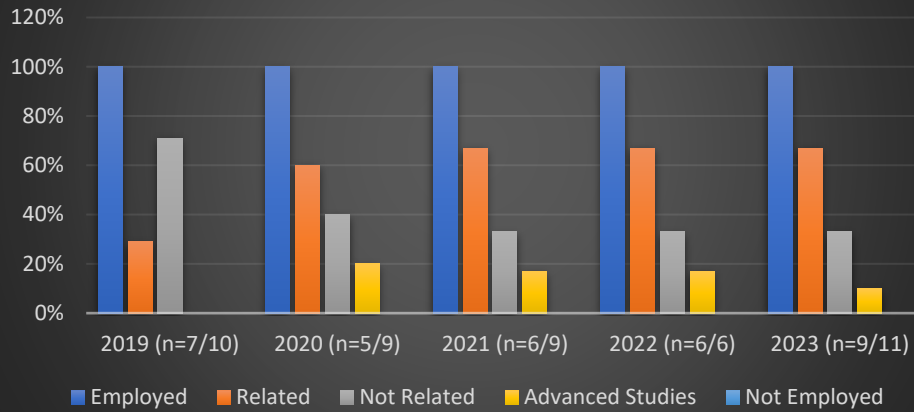

Biblical Counseling Graduate Employment