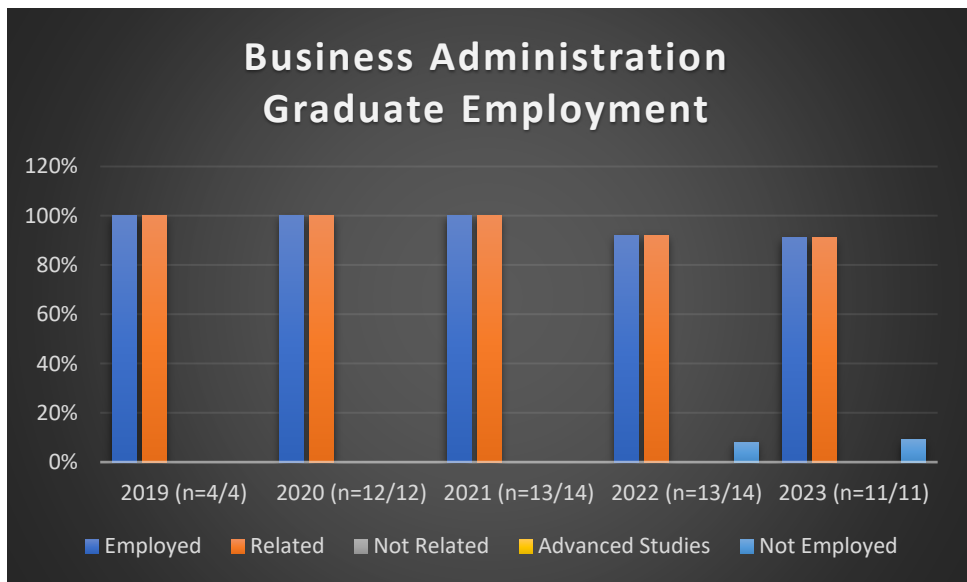

Calvary University

2019–2023 Employment Outcomes for Graduates of Professional Programs

The following charts depict post-graduation employment status for individuals completing professional baccalaureate programs for the years 2019 to 2023. Data is derived from confirmed employment status of graduates with the number of students identified with each year such as “2020 (n=11/12)” indicating 11 out of 12 graduates within the professional program that year reported their employment status, or their status was known to the faculty.