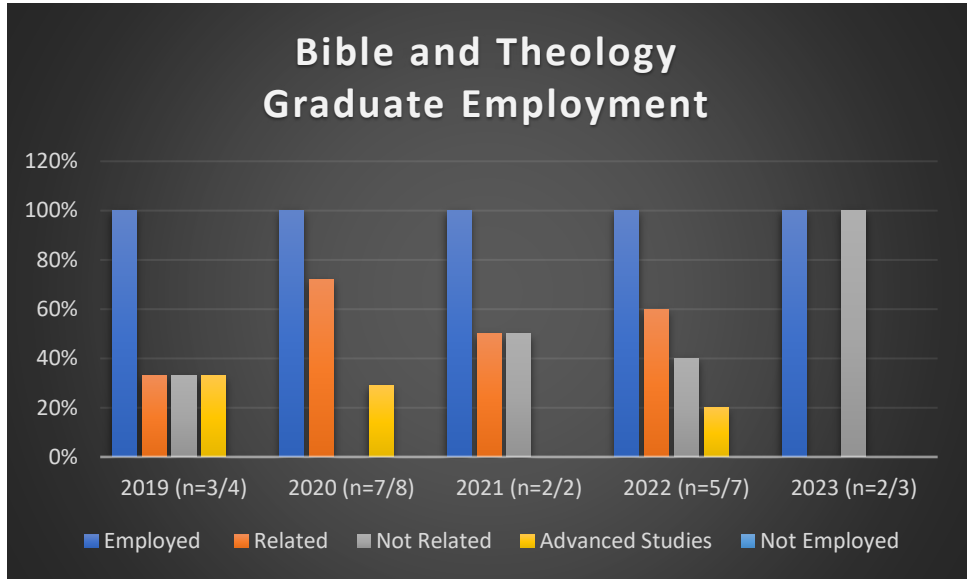

Calvary University

2019–2023 Employment Outcomes for Graduates of Professional Programs

The following charts depict post-graduation employment status for individuals completing professional baccalaureate programs for the years 2019 to 2023. Data is derived from confirmed employment status of graduates with the number of students identified with each year such as “2020 (n=11/12)” indicating 11 out of 12 graduates within the professional program that year reported their employment status, or their status was known to the faculty.