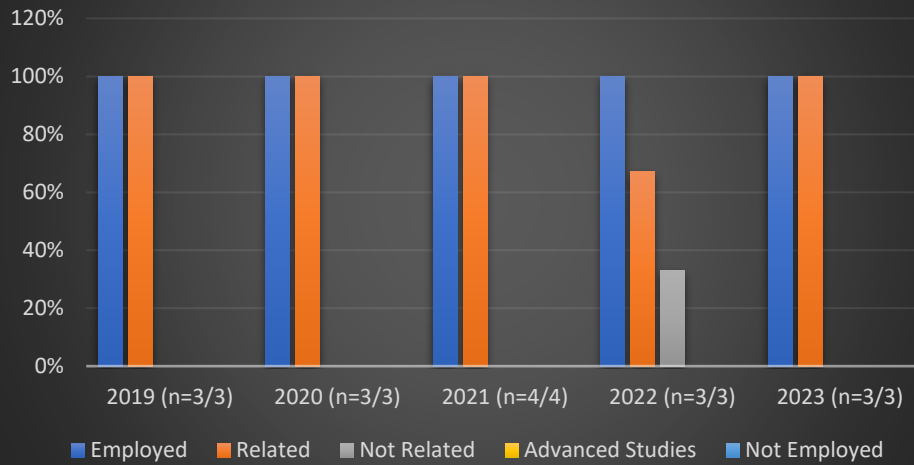

Calvary University

2019–2023 Employment Outcomes for Graduates of Professional Programs

The following charts depict post-graduation employment status for individuals completing professional baccalaureate programs for the years 2019 to 2023. Data is derived from confirmed employment status of graduates with the number of students identified with each year such as “2020 (n=11/12)” indicating 11 out of 12 graduates within the professional program that year reported their employment status, or their status was known to the faculty.

Biblical Counseling Graduate Employment

Ministry Studies Graduate Employment

Teacher Education Graduate Employment

Music Graduate Employment

Theatre Majors Graduate Employment

Professional Directed Studies Graduate Employment