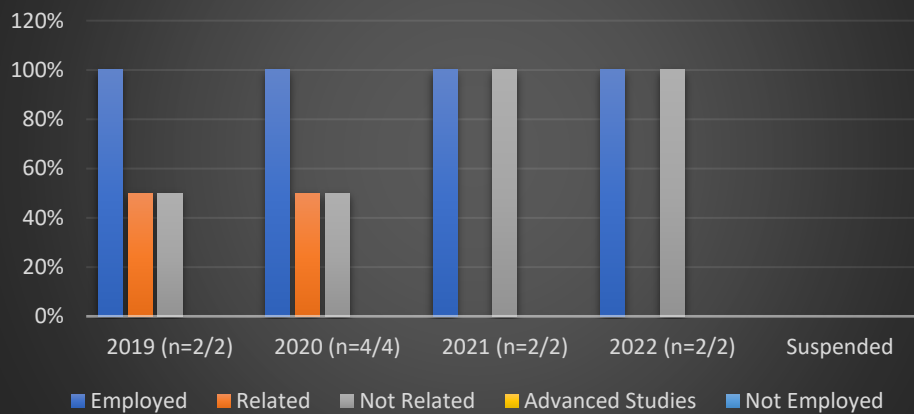

Calvary University

2019–2023 Employment Outcomes for Graduates of Professional Programs

The following charts depict post-graduation employment status for individuals completing professional baccalaureate programs for the years 2019 to 2023. Data is derived from confirmed employment status of graduates with the number of students identified with each year such as “2020 (n=11/12)” indicating 11 out of 12 graduates within the professional program that year reported their employment status, or their status was known to the faculty.

Biblical Counseling Graduate Employment

Ministry Studies Graduate Employment

Teacher Education Graduate Employment

Music Graduate Employment

Theatre Majors Graduate Employment

Professional Directed Studies Graduate Employment