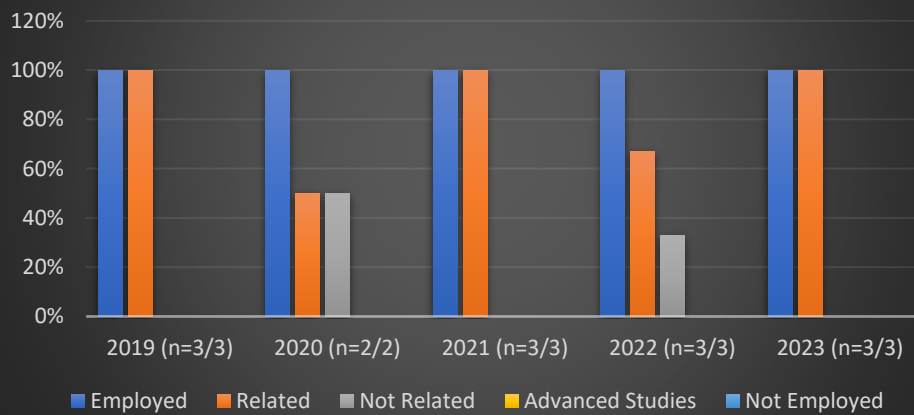

Teacher Education Graduate Employment