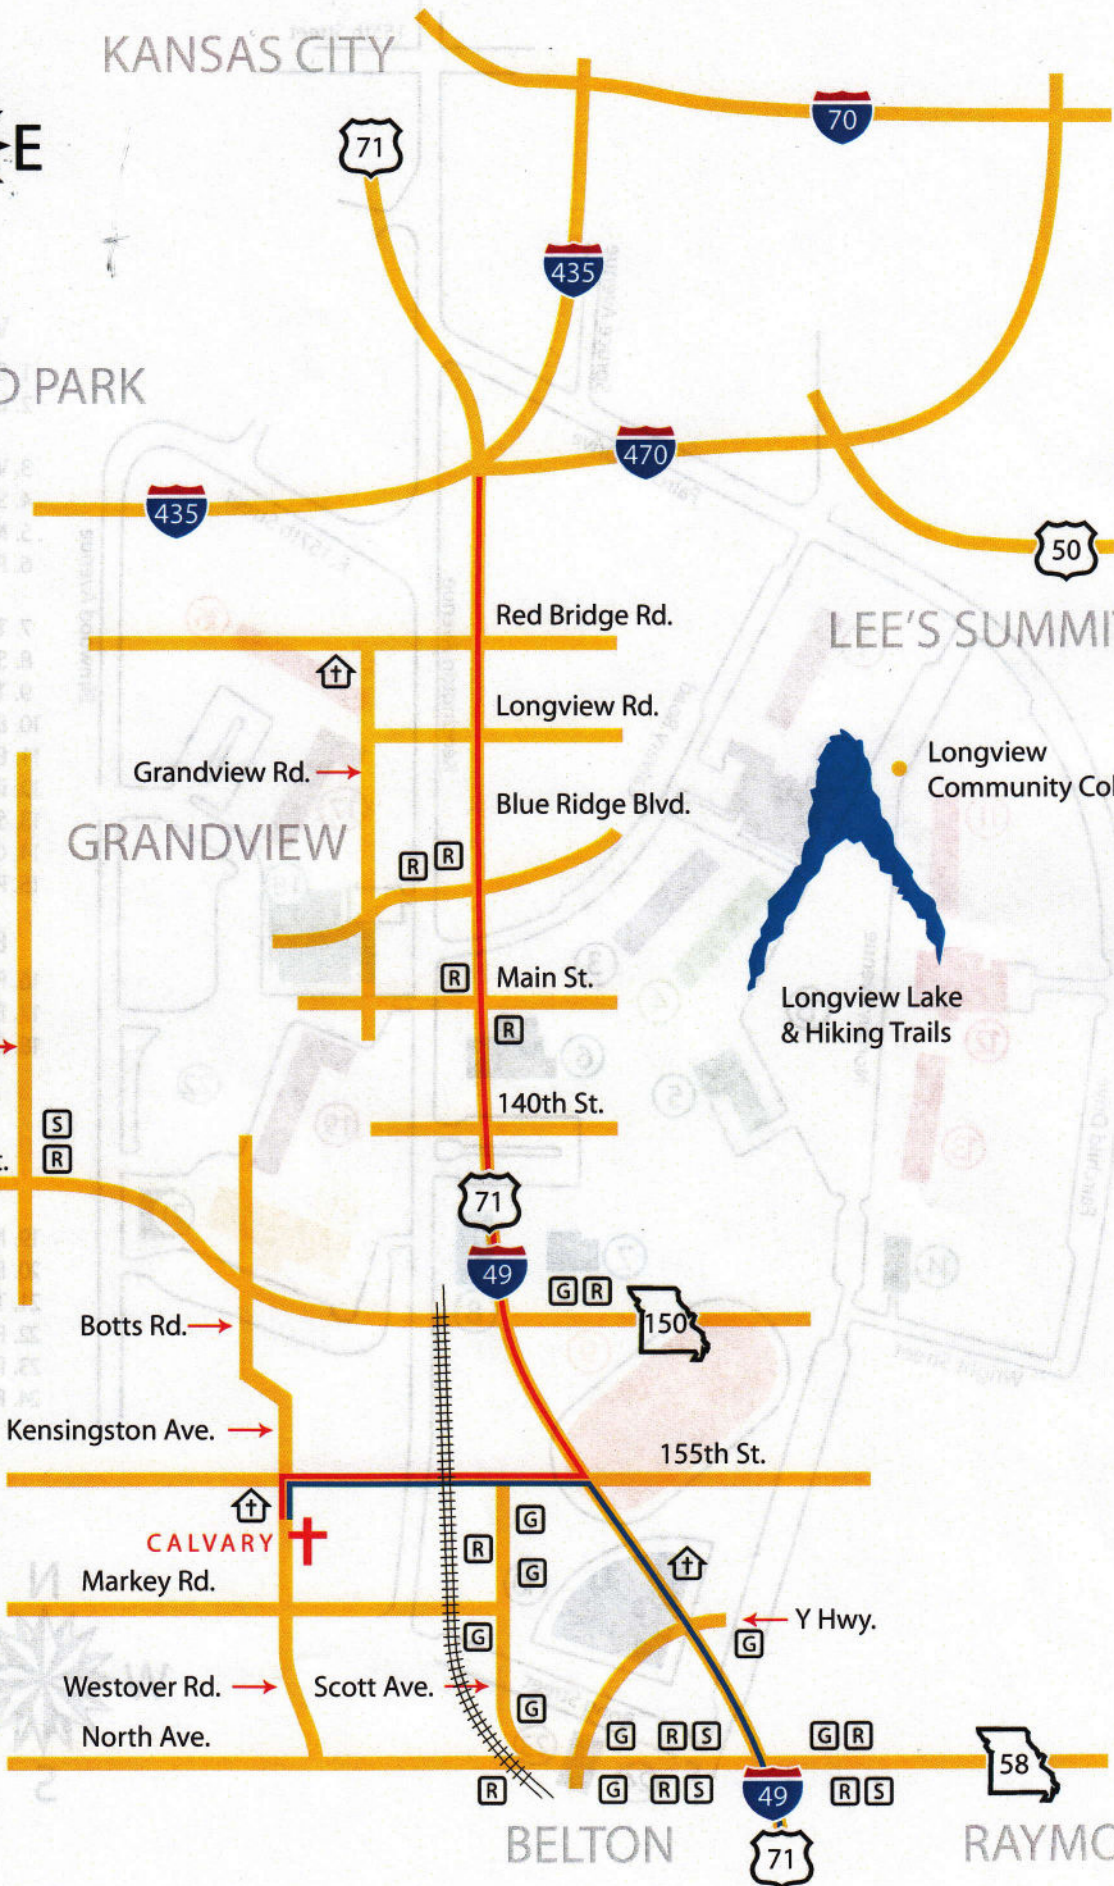

Local Area Map

KANSAS CITY

OVERLAND PARK

LEE'S SUMMIT

LEAWOOD

GRANDVIEW

Longview Community College

Longview Lake & Hiking Trails

- NORTH ROUTE
- SOUTH ROUTE
- INTERSTATE
- U.S. HIGHWAY
- STATE HIGHWAY
- CHURCHES
- GAS STATIONS
- RESTAURANTS
- SHOPPING

Not All Are Labeled

BELTON

RAYMORE

Visitors Guide

Fast Food

McDonald's
1819 E North Ave,
Belton, MO 64012