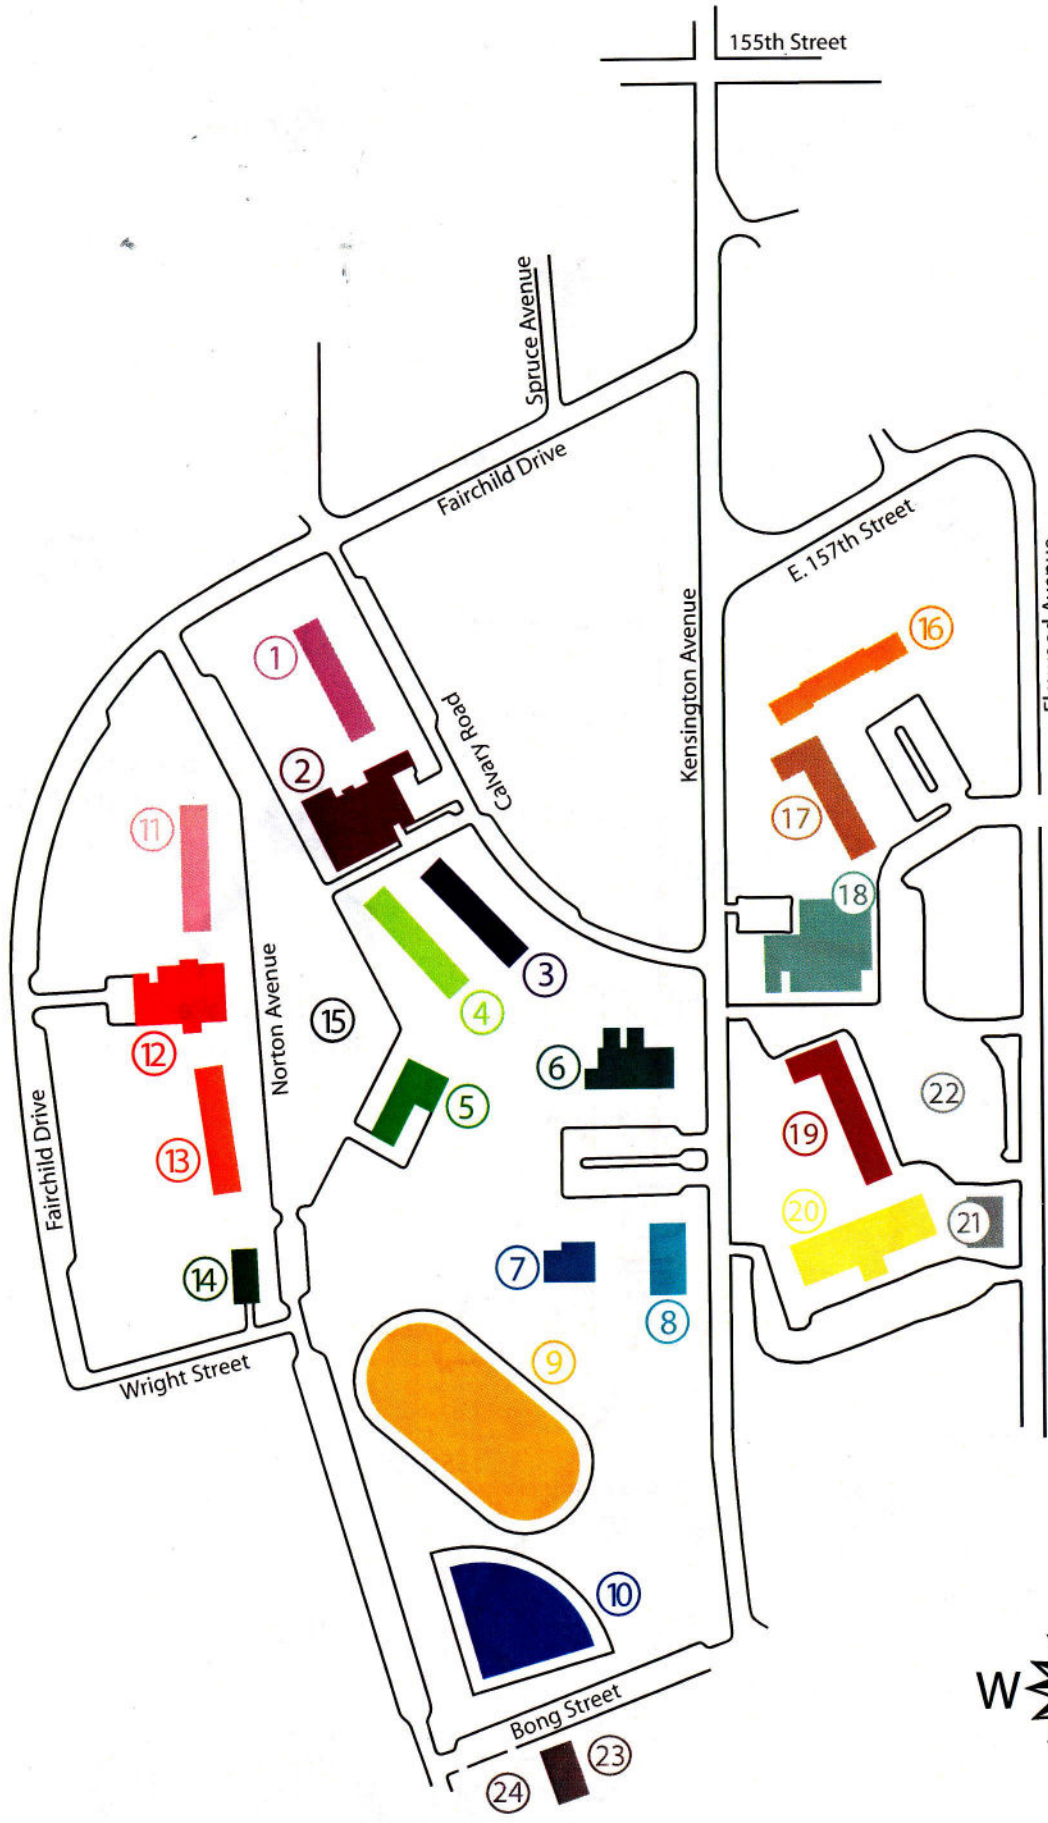

Calvary Campus Map